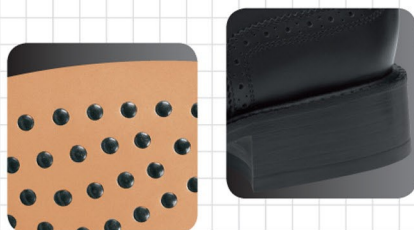

3140 Size 39-46

CE
calf leather black, braided

3121 Size 39-46

CE
calf leather brown

Close up view

antistatic outsole and heel